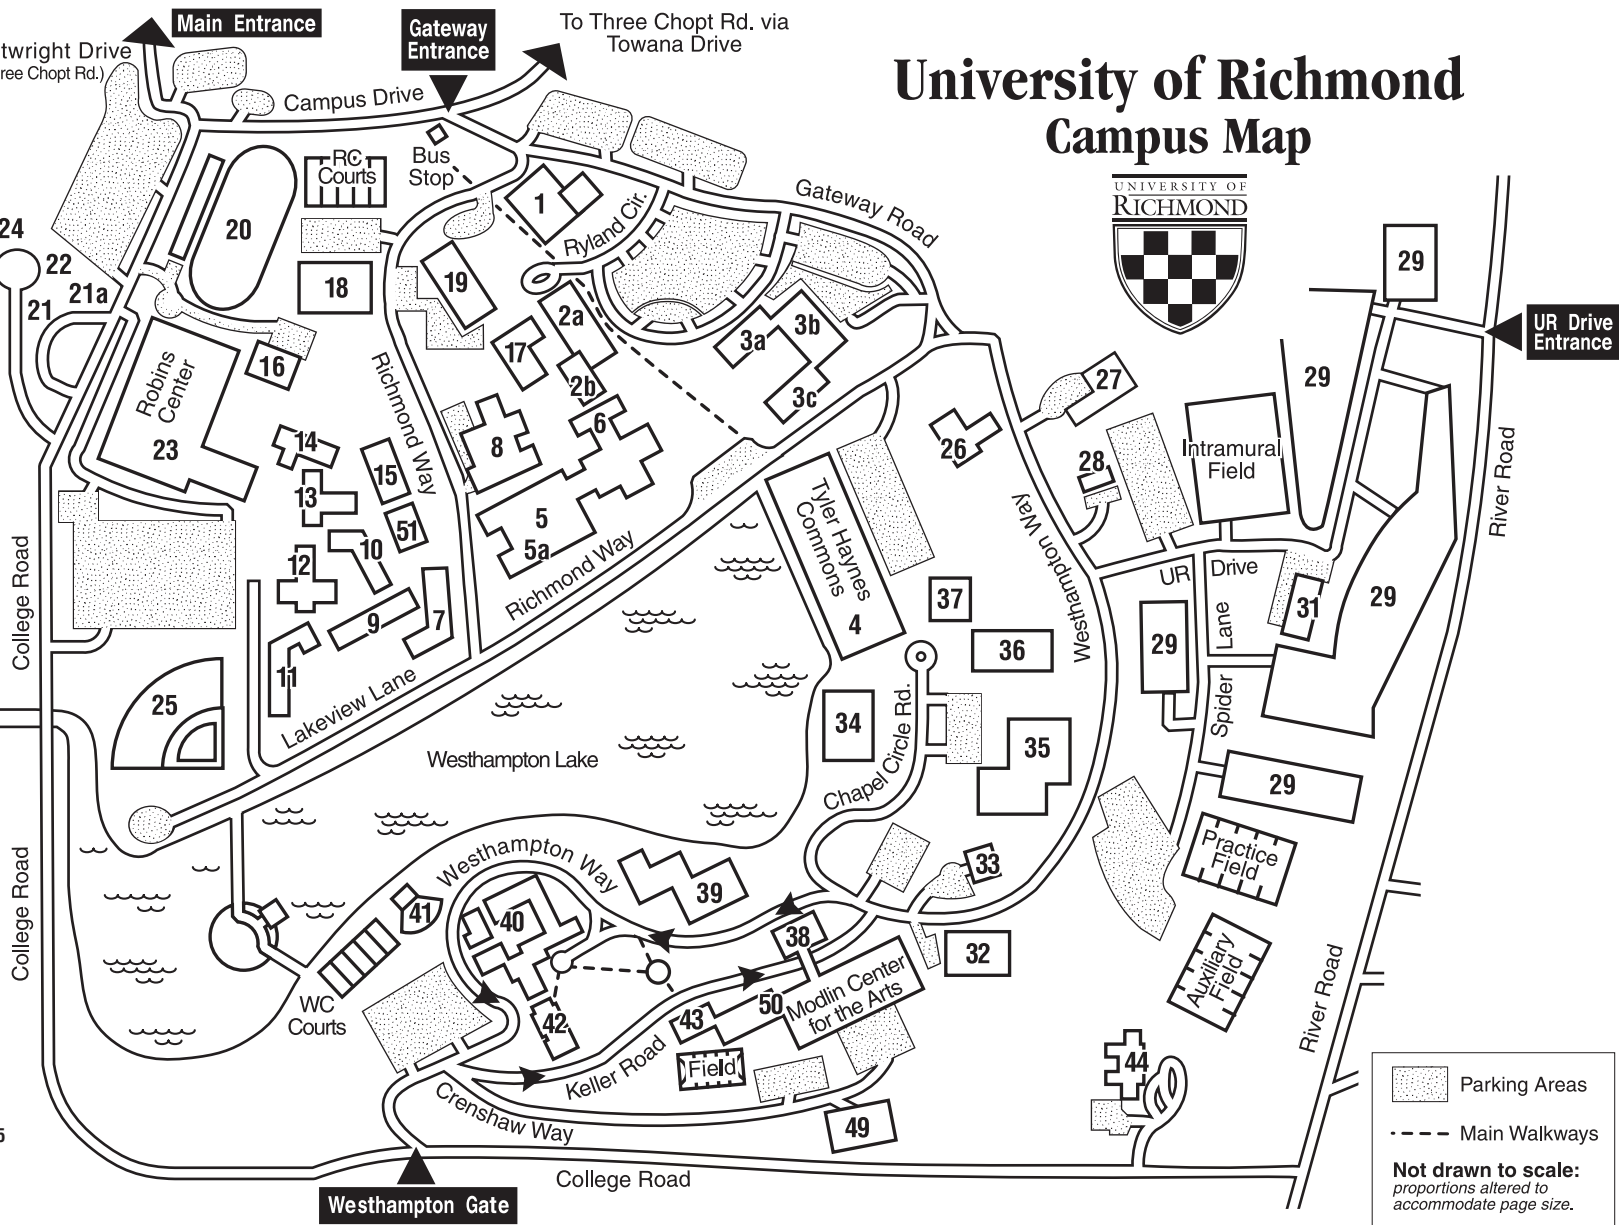

University of Richmond Campus Map

- Political Science 8
- Registrar 18
- Robins School of Business 1
- Special Programs Building 31
- Post Office 5a
- Richmond College Dean 51
- Ryland Halls
- University Services 27
- Power Plant 26
- Richmond Hall 3b
- Robert Ryland Hall 2a
- Virginia Baptist Historical Society 6
- President's Home 44
- Richmond Research Institute 8
- Charles H. Ryland Hall 2b
- Weinstein Hall 8
- President's Dining Room 4
- Robins Center 23
- School of Continuing Studies 31
- Westhampton College Dean 33
- President's Office 3a
- Robins Center Pool 23
- Services Building 28
- Whitehurst 51
- Printing Services 28
- Robins Pavilion 49
- Soccer/Track Complex 20
- Wilton Center 37
- Puryear Hall 3c
- Robins Memorial Hall 14
- South Court 42
- Wood Memorial Hall 9